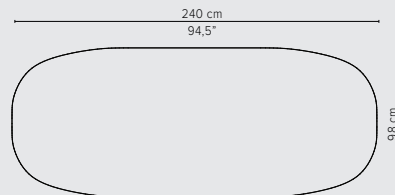

TECHNICAL DRAWINGS

LOW DINING TABLES

H 64cm / 25,5"

90x90cm / 35,4"x35,4"

D2193-Cx
CERAMIC TOP

D2193-Lx
LAVASTONE TOP

D2193-T
TEAK TOP

Packaging bottom plate: 74x74x16cm - 0,09m³ - 34,75kg

Packaging leg: 67x10x10cm - 0,01m³ - 4,05kg

Packaging top plate: tbc

Packaging ceramic top: tbc

Packaging lavastone top: tbc

Packaging teak top: tbc

TECHNICAL DRAWINGS

LOW DINING TABLES

H 64cm / 25,5"

136x82cm / 53,5"x 32,3"

240x98cm / 94,5"x38,6"

D2194-C/Lx
CERAMIC TOP

D2194-T
TEAK TOP

Packaging bottom plate: 74x74x16cm - 0,09m³ - 34,75kg
 Packaging leg: 67x10x10cm - 0,01m³ - 4,05kg
 Packaging top plate: tbc
 Packaging ceramic top: tbc
 Packaging lavastone top: tbc
 Packaging teak top: tbc