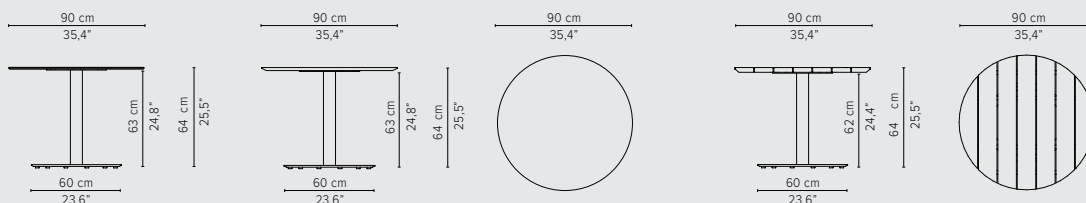

D2190-Cx
CERAMIC TOP

D2190-Lx
LAVASTONE TOP

D2190-T
TEAK TOP

Packaging bottom plate: 74x74x16cm - 0,09m³ - 34,75kg
Packaging leg: 67x10x10cm - 0,01m³ - 4,05kg
Packaging top plate: tbc
Packaging ceramic top: tbc
Packaging lavastone top: tbc
Packaging teak top: tbc

Dia 125cm / 49,2"