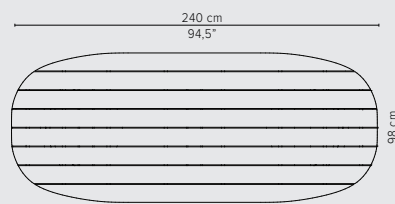

TECHNICAL DRAWINGS

LOW DINING TABLES

H 64cm / 25,5"

90x90cm / 35,4"x35,4"

D2193-Cx
CERAMIC TOP

D2193-Lx
LAVASTONE TOP

D2193-T
TEAK TOP

Packaging bottom plate: 74x74x16cm - 0,09m³ - 34,75kg

Packaging leg: 67x10x10cm - 0,01m³ - 4,05kg

Packaging top plate: tbc

Packaging ceramic top: tbc

Packaging lavastone top: tbc

Packaging teak top: tbc

TECHNICAL DRAWINGS

LOW DINING TABLES

H 64cm / 25,5"

136x82cm / 53,5"x 32,3"

240x98cm / 94,5"x38,6"

D2194-C/Lx
CERAMIC TOP

D2194-T
TEAK TOP

Packaging bottom plate: 74x74x16cm - 0,09m³ - 34,75kg
 Packaging leg: 67x10x10cm - 0,01m³ - 4,05kg
 Packaging top plate: tbc
 Packaging ceramic top: tbc
 Packaging lavastone top: tbc
 Packaging teak top: tbc