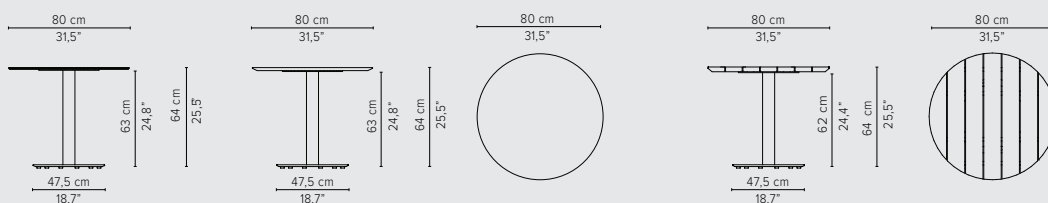

TECHNICAL DRAWINGS

LOW DINING TABLES

H 67cm / 26,4"

136x82cm / 53,5"x32,3"

240x98cm / 94,5"x38,6"

D2177-Cx
CERAMIC TOP

D2177-T
TEAK TOP

6+2

TECHNICAL DRAWINGS

LOW DINING TABLES

H 67cm / 26,4"

298x98cm / 117,3"x38,6"

Packaging bottom plate: 53x53x7cm - 0,02m³ - 16kg / 20.75x20.75x2.75" - 0.69ft³ - 35.3lb
 Packaging tube/leg: 67x10x10cm - 0,01m³ - 4kg / 26.5x4x4" - 0.24ft³ - 8.8lb
 Packaging support: 265x66x6cm - 0,1m³ - 15kg / 104.25x26x2.25" - 3.7ft³ - 33.1lb
 Packaging ceramic top: 312x112x5cm - 0,17m³ - 92kg / 122.75x44x2" - 6.17ft³ - 202.9lb
 Packaging teak top: 312x112x5cm - 0,17m³ - 69kg / 122.75x44x2" - 6.17ft³ - 152.1lb

TECHNICAL DRAWINGS

LOW DINING TABLES

H 64cm / 25,5"

Dia 80cm / 31,5"

D2190-Cx
CERAMIC TOP

D2190-Lx
LAVASTONE TOP

D2190-T
TEAK TOP

Packaging bottom plate: 74x74x16cm - 0,09m³ - 34,75kg
 Packaging leg: 67x10x10cm - 0,01m³ - 4,05kg
 Packaging top plate: tbc
 Packaging ceramic top: tbc
 Packaging lavastone top: tbc
 Packaging teak top: tbc