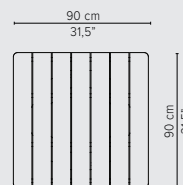

TECHNICAL DRAWINGS

LOW DINING TABLES

H 64cm / 25,5"

298x98cm / 117,3"x38,6"

Packaging bottom plate: 74x74x16cm - 0,09m³ - 34,75kg
 Packaging leg: 67x10x10cm - 0,01m³ - 4,05kg
 Packaging top plate: tbc
 Packaging ceramic top: tbc
 Packaging lavastone top: tbc
 Packaging teak top: tbc

Packaging top plate: 44x44x6cm - 0,01m³ - 6,4kg / 17.25x17.25x2.25" - 0,41ft³ - 14,1lb
Packaging ceramic top: 134x134x7cm - 0,13m³ - 47kg / 52.75x52.75x2.75" - 4.44ft³ - 103.6lb
Packaging lavastone top: 148x148x7cm - 0,15m³ - 80,3kg / 58.25x58.25x2.75" - 5.41ft³ - 177.1lb
Packaging teak top: 131x131x7cm - 0,12m³ - 31kg / 51.5x51.5x2.75" - 4.24ft³ - 68.4lb

TECHNICAL DRAWINGS

COFFEE TABLES

H 35cm / 13,8"

90x90cm / 35,4"x35,4"

D2174-Cx
CERAMIC TOP

D2174-Lx
LAVASTONE TOP

D2174-T
TEAK TOP

Packaging bottom plate:
64x64x7cm - 0,03m³ - 27kg
25.25x25.25x2.75" - 1.01ft³ - 59.5 lb

136x82cm / 53,5"x32,3"

TECHNICAL DRAWINGS

COFFEE TABLES

H 35cm / 13,8"

240x98cm / 94,5"x38,6"

D2179-Cx
CERAMIC TOP

D2179-T
TEAK TOP

Packaging bottom plate: 74x74x16cm - 0,09m³ - 34,75kg
 Packaging leg: 34x10x10cm - 0,01m³ - 2,05kg
 Packaging top plate: tbc
 Packaging ceramic top: tbc
 Packaging lavastone top: tbc
 Packaging teak top: tbc