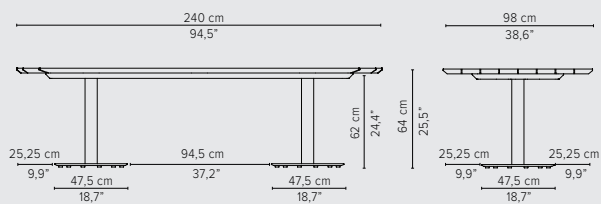

TECHNICAL DRAWINGS

LOW DINING TABLES

H 64cm / 25,5"

90x90cm / 35,4"x35,4"

D2193-Cx
CERAMIC TOP

D2193-Lx
LAVASTONE TOP

D2193-T
TEAK TOP

Packaging bottom plate: 74x74x16cm - 0,09m³ - 34,75kg

Packaging leg: 67x10x10cm - 0,01m³ - 4,05kg

Packaging top plate: tbc

Packaging ceramic top: tbc

Packaging lavastone top: tbc

Packaging teak top: tbc

TECHNICAL DRAWINGS

LOW DINING TABLES

H 64cm / 25,5"

136x82cm / 53,5"x 32,3"

240x98cm / 94,5"x38,6"

D2194-C/Lx
CERAMIC TOP

D2194-T
TEAK TOP

Packaging bottom plate: 74x74x16cm - 0,09m³ - 34,75kg
 Packaging leg: 67x10x10cm - 0,01m³ - 4,05kg
 Packaging top plate: tbc
 Packaging ceramic top: tbc
 Packaging lavastone top: tbc
 Packaging teak top: tbc

TECHNICAL DRAWINGS

LOW DINING TABLES

H 64cm / 25,5"

298x98cm / 117,3"x38,6"

Packaging bottom plate: 74x74x16cm - 0,09m³ - 34,75kg
 Packaging leg: 67x10x10cm - 0,01m³ - 4,05kg
 Packaging top plate: tbc
 Packaging ceramic top: tbc
 Packaging lavastone top: tbc
 Packaging teak top: tbc