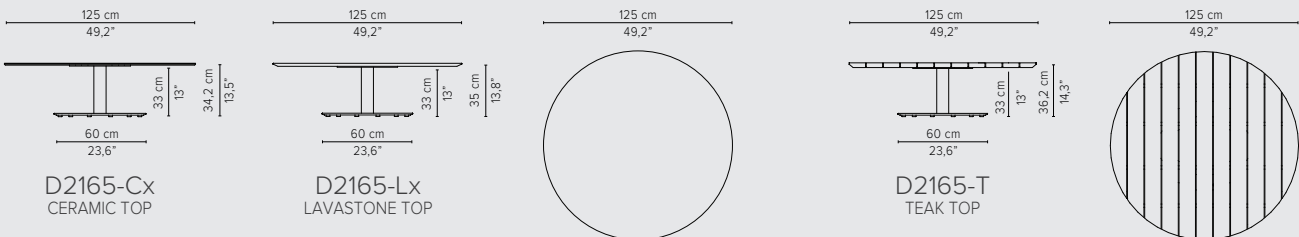

D2165-Cx
CERAMIC TOP

D2165-Lx
LAVASTONE TOP

D2165-T
TEAK TOP

Packaging bottom plate:
64x64x7cm - 0,03m³ - 27kg
25.25x25.25x2.75" - 1.01ft³ - 59.5 lb

Packaging leg/tube:
34x20x15cm - 0,01m³ - 2,05kg
13.5x7.75x6" - 0.36ft³ - 4.5lb

Packaging top plate: 44x44x6cm - 0,01m³ - 6,4kg / 17.25x17.25x2.25" - 0,41ft³ - 14,1lb
Packaging ceramic top: 134x134x7cm - 0,13m³ - 47kg / 52.75x52.75x2.75" - 4.44ft³ - 103.6lb
Packaging lavastone top: 148x148x7cm - 0,15m³ - 80,3kg / 58.25x58.25x2.75" - 5.41ft³ - 177.1lb
Packaging teak top: 131x131x7cm - 0,12m³ - 31kg / 51.5x51.5x2.75" - 4.24ft³ - 68.4lb