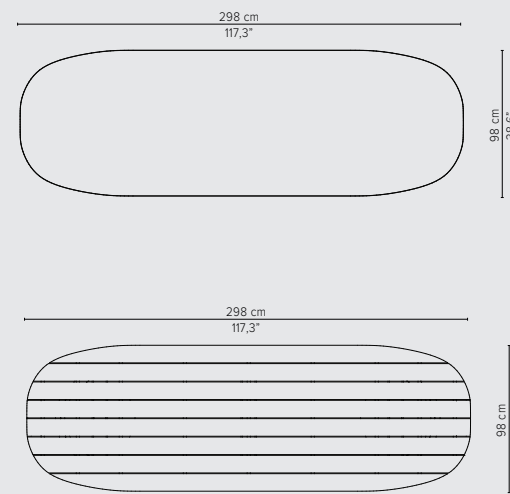

TECHNICAL DRAWINGS

LOW DINING TABLES

H 64cm / 25,5"

298x98cm / 117,3"x38,6"

Packaging bottom plate: 74x74x16cm - 0,09m³ - 34,75kg
 Packaging leg: 67x10x10cm - 0,01m³ - 4,05kg
 Packaging top plate: tbc
 Packaging ceramic top: tbc
 Packaging lavastone top: tbc
 Packaging teak top: tbc

TECHNICAL DRAWINGS

COFFEE TABLES

H 35cm / 13,8"

90x90cm / 35,4"x35,4"

D2174-Cx
CERAMIC TOP

D2174-Lx
LAVASTONE TOP

D2174-T
TEAK TOP

Packaging bottom plate:
64x64x7cm - 0,03m³ - 27kg
25.25x25.25x2.75" - 1.01ft³ - 59.5 lb

136x82cm / 53,5"x32,3"

TECHNICAL DRAWINGS

COFFEE TABLES

H 35cm / 13,8"

240x98cm / 94,5"x38,6"

D2179-Cx
CERAMIC TOP

D2179-T
TEAK TOP

Packaging bottom plate: 74x74x16cm - 0,09m³ - 34,75kg
 Packaging leg: 34x10x10cm - 0,01m³ - 2,05kg
 Packaging top plate: tbc
 Packaging ceramic top: tbc
 Packaging lavastone top: tbc
 Packaging teak top: tbc

298x98cm / 117,3"x38,6"

D2180-Cx
CERAMIC TOP

D2180-T
TEAK TOP

Packaging bottom plate: 74x74x16cm - 0,09m³ - 34,75kg
 Packaging leg: 34x10x10cm - 0,01m³ - 2,05kg
 Packaging top plate: tbc
 Packaging ceramic top: tbc
 Packaging lavastone top: tbc
 Packaging teak top: tbc