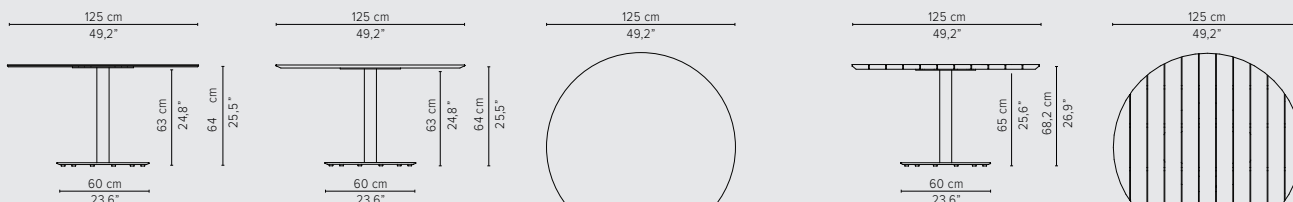

D2190-Cx
CERAMIC TOP

D2190-Lx
LAVASTONE TOP

D2190-T
TEAK TOP

Packaging bottom plate: 74x74x16cm - 0,09m³ - 34,75kg
Packaging leg: 67x10x10cm - 0,01m³ - 4,05kg
Packaging top plate: tbc
Packaging ceramic top: tbc
Packaging lavastone top: tbc
Packaging teak top: tbc