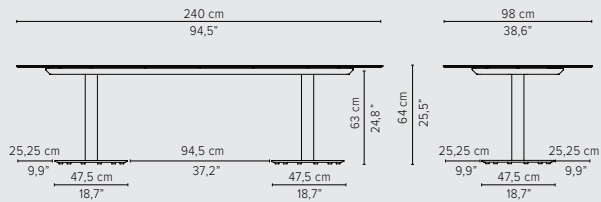

TECHNICAL DRAWINGS

LOW DINING TABLES

H 64cm / 25,5"

90x90cm / 35,4"x35,4"

D2193-Cx
CERAMIC TOP

D2193-Lx
LAVASTONE TOP

D2193-T
TEAK TOP

Packaging bottom plate: 74x74x16cm - 0,09m³ - 34,75kg

Packaging leg: 67x10x10cm - 0,01m³ - 4,05kg

Packaging top plate: tbc

Packaging ceramic top: tbc

Packaging lavastone top: tbc

Packaging teak top: tbc

TECHNICAL DRAWINGS

LOW DINING TABLES

H 64cm / 25,5"

136x82cm / 53,5"x 32,3"

240x98cm / 94,5"x38,6"

D2194-C/Lx
CERAMIC TOP

D2194-T
TEAK TOP

Packaging bottom plate: 74x74x16cm - 0,09m³ - 34,75kg
 Packaging leg: 67x10x10cm - 0,01m³ - 4,05kg
 Packaging top plate: tbc
 Packaging ceramic top: tbc
 Packaging lavastone top: tbc
 Packaging teak top: tbc

TECHNICAL DRAWINGS

LOW DINING TABLES

H 64cm / 25,5"

298x98cm / 117,3"x38,6"

Packaging bottom plate: 74x74x16cm - 0,09m³ - 34,75kg
 Packaging leg: 67x10x10cm - 0,01m³ - 4,05kg
 Packaging top plate: tbc
 Packaging ceramic top: tbc
 Packaging lavastone top: tbc
 Packaging teak top: tbc