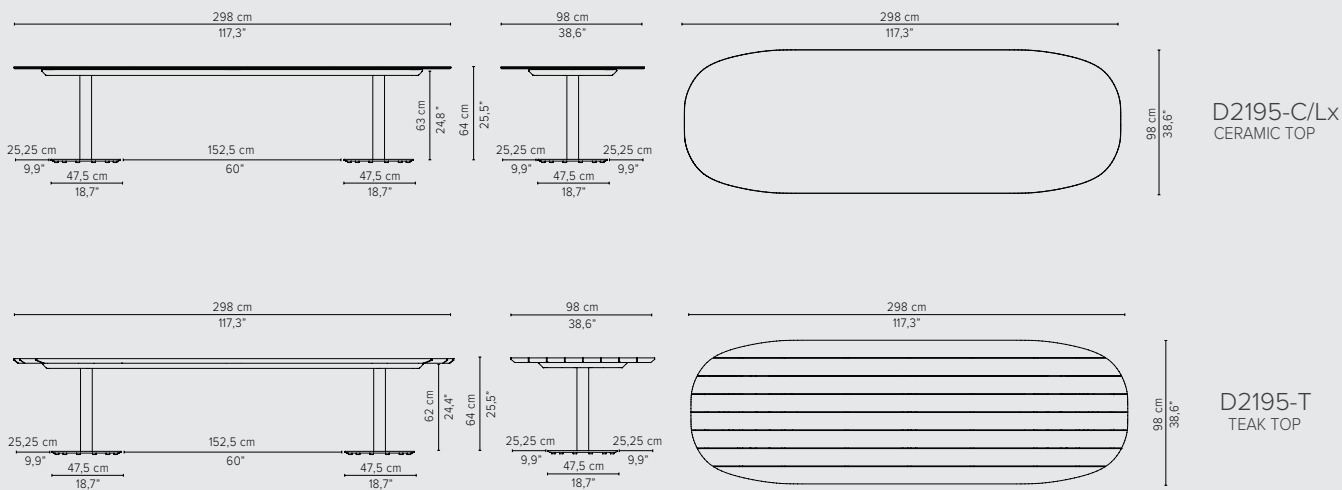

Packaging leg: 67x10x10cm - 0,01m³ - 4,05kg

Packaging top plate: tbc

Packaging ceramic top: tbc

Packaging lavastone top: tbc

Packaging teak top: tbc

TECHNICAL DRAWINGS

LOW DINING TABLES

H 64cm / 25,5"

136x82cm / 53,5"x 32,3"

240x98cm / 94,5"x38,6"

D2194-C/Lx
CERAMIC TOP

D2194-T
TEAK TOP

Packaging bottom plate: 74x74x16cm - 0,09m³ - 34,75kg
 Packaging leg: 67x10x10cm - 0,01m³ - 4,05kg
 Packaging top plate: tbc
 Packaging ceramic top: tbc
 Packaging lavastone top: tbc
 Packaging teak top: tbc

TECHNICAL DRAWINGS

LOW DINING TABLES

H 64cm / 25,5"

298x98cm / 117,3"x38,6"

Packaging bottom plate: 74x74x16cm - 0,09m³ - 34,75kg
 Packaging leg: 67x10x10cm - 0,01m³ - 4,05kg
 Packaging top plate: tbc
 Packaging ceramic top: tbc
 Packaging lavastone top: tbc
 Packaging teak top: tbc

TRIBÙ

TECHNICAL DRAWINGS

COFFEE TABLES

H 35cm / 13,8"

Dia 80cm / 31,5"

D2168-Cx
CERAMIC TOP

D2168-Lx
LAVASTONE TOP

D2168-T
TEAK TOP