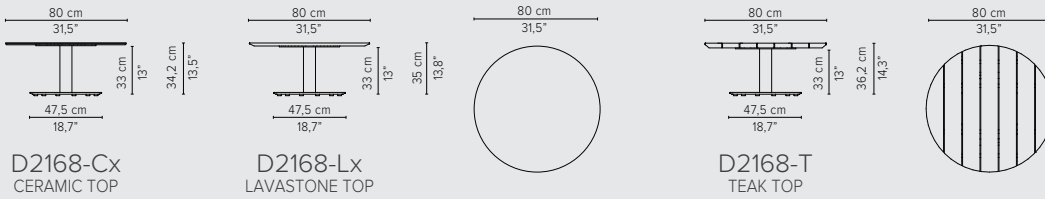

136x82cm / 53,5"x 32,3"

240x98cm / 94,5"x38,6"

D2194-C/Lx
CERAMIC TOP

D2194-T
TEAK TOP

Packaging bottom plate: 74x74x16cm - 0,09m³ - 34,75kg
 Packaging leg: 67x10x10cm - 0,01m³ - 4,05kg
 Packaging top plate: tbc
 Packaging ceramic top: tbc
 Packaging lavastone top: tbc
 Packaging teak top: tbc

TECHNICAL DRAWINGS

LOW DINING TABLES

H 64cm / 25,5"

298x98cm / 117,3"x38,6"

Packaging bottom plate: 74x74x16cm - 0,09m³ - 34,75kg
 Packaging leg: 67x10x10cm - 0,01m³ - 4,05kg
 Packaging top plate: tbc
 Packaging ceramic top: tbc
 Packaging lavastone top: tbc
 Packaging teak top: tbc

TRIBÙ

TECHNICAL DRAWINGS

COFFEE TABLES

H 35cm / 13,8"

Dia 80cm / 31,5"

D2168-Cx
CERAMIC TOP

D2168-Lx
LAVASTONE TOP

D2168-T
TEAK TOP