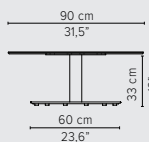

TECHNICAL DRAWINGS

COFFEE TABLES

H 35cm / 13,8"

90x90cm / 35,4"x35,4"

D2174-Cx
CERAMIC TOP