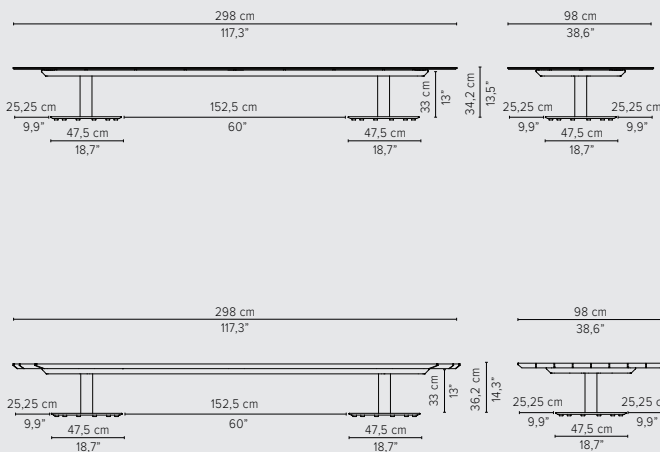

TECHNICAL DRAWINGS

LOW DINING TABLES

H 64cm / 25,5"

298x98cm / 117,3"x38,6"

Packaging bottom plate: 74x74x16cm - 0,09m³ - 34,75kg
 Packaging leg: 67x10x10cm - 0,01m³ - 4,05kg
 Packaging top plate: tbc
 Packaging ceramic top: tbc
 Packaging lavastone top: tbc
 Packaging teak top: tbc

TECHNICAL DRAWINGS

COFFEE TABLES

H 35cm / 13,8"

90x90cm / 35,4"x35,4"

D2174-Cx
CERAMIC TOP

D2174-Lx
LAVASTONE TOP

D2174-T
TEAK TOP

Packaging bottom plate:
64x64x7cm - 0,03m³ - 27kg
25.25x25.25x2.75" - 1.01ft³ - 59.5 lb

136x82cm / 53,5"x32,3"

TECHNICAL DRAWINGS

COFFEE TABLES

H 35cm / 13,8"

240x98cm / 94,5"x38,6"

D2179-Cx
CERAMIC TOP

D2179-T
TEAK TOP

Packaging bottom plate: 74x74x16cm - 0,09m³ - 34,75kg
 Packaging leg: 34x10x10cm - 0,01m³ - 2,05kg
 Packaging top plate: tbc
 Packaging ceramic top: tbc
 Packaging lavastone top: tbc
 Packaging teak top: tbc

298x98cm / 117,3"x38,6"

D2180-Cx
CERAMIC TOP

D2180-T
TEAK TOP

Packaging bottom plate: 74x74x16cm - 0,09m³ - 34,75kg
 Packaging leg: 34x10x10cm - 0,01m³ - 2,05kg
 Packaging top plate: tbc
 Packaging ceramic top: tbc
 Packaging lavastone top: tbc
 Packaging teak top: tbc