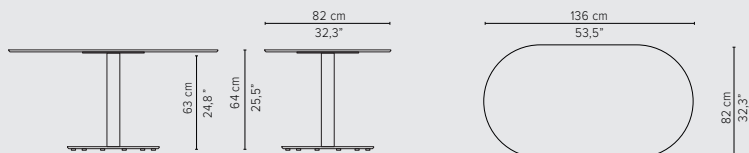

TECHNICAL DRAWINGS

LOW DINING TABLES

H 64cm / 25,5"

136x82cm / 53,5"x 32,3"