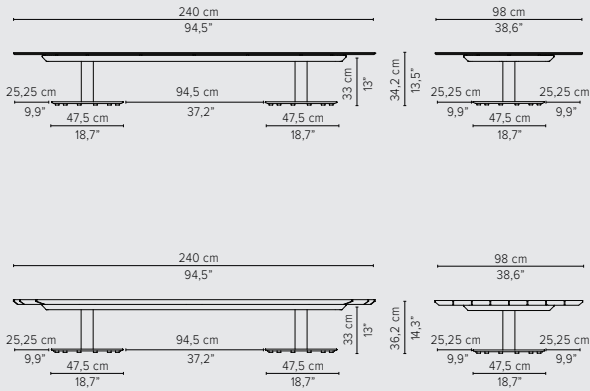

136x82cm / 53,5"x32,3"

TECHNICAL DRAWINGS

COFFEE TABLES

H 35cm / 13,8"

240x98cm / 94,5"x38,6"

D2179-Cx
CERAMIC TOP

D2179-T
TEAK TOP

Packaging bottom plate: 74x74x16cm - 0,09m³ - 34,75kg
 Packaging leg: 34x10x10cm - 0,01m³ - 2,05kg
 Packaging top plate: tbc
 Packaging ceramic top: tbc
 Packaging lavastone top: tbc
 Packaging teak top: tbc