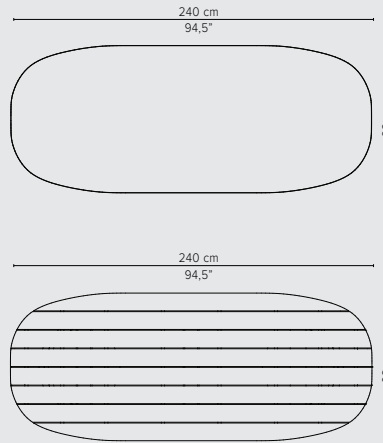

TECHNICAL DRAWINGS

LOW DINING TABLES

H 64cm / 25,5"

298x98cm / 117,3"x38,6"

Packaging bottom plate: 74x74x16cm - 0,09m³ - 34,75kg
 Packaging leg: 67x10x10cm - 0,01m³ - 4,05kg
 Packaging top plate: tbc
 Packaging ceramic top: tbc
 Packaging lavastone top: tbc
 Packaging teak top: tbc

TECHNICAL DRAWINGS

COFFEE TABLES

H 35cm / 13,8"

90x90cm / 35,4"x35,4"

D2174-Cx
CERAMIC TOP

D2174-Lx
LAVASTONE TOP

D2174-T
TEAK TOP

Packaging bottom plate:
64x64x7cm - 0,03m³ - 27kg
25.25x25.25x2.75" - 1.01ft³ - 59.5 lb

136x82cm / 53,5"x32,3"

TECHNICAL DRAWINGS

COFFEE TABLES

H 35cm / 13,8"

240x98cm / 94,5"x38,6"

D2179-Cx
CERAMIC TOP

D2179-T
TEAK TOP

Packaging bottom plate: 74x74x16cm - 0,09m³ - 34,75kg
 Packaging leg: 34x10x10cm - 0,01m³ - 2,05kg
 Packaging top plate: tbc
 Packaging ceramic top: tbc
 Packaging lavastone top: tbc
 Packaging teak top: tbc

298x98cm / 117,3"x38,6"

D2180-Cx
CERAMIC TOP

D2180-T
TEAK TOP

Packaging bottom plate: 74x74x16cm - 0,09m³ - 34,75kg
 Packaging leg: 34x10x10cm - 0,01m³ - 2,05kg
 Packaging top plate: tbc
 Packaging ceramic top: tbc
 Packaging lavastone top: tbc
 Packaging teak top: tbc