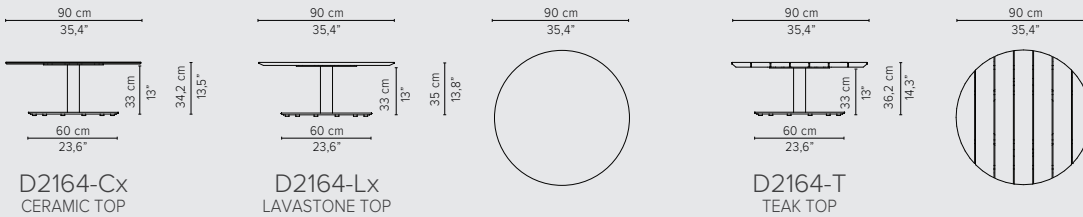

D2164-Cx
CERAMIC TOP

D2164-Lx
LAVASTONE TOP

D2164-T
TEAK TOP

Packaging bottom plate:
64x64x7cm - 0,03m³ - 27kg
25.25x25.25x2.75" - 1.01ft³ - 59.5 lb

Packaging tube/leg:
34x20x15cm - 0,01m³ - 2,05kg
13.5x7.75x6" - 0.36ft³ - 4.5lb

Packaging top plate: 44x44x6cm - 0,01m³ - 6,4kg / 17.25x17.25x2.25" - 0,41ft³ - 14,1lb
Packaging ceramic top: 100x100x6cm - 0,06m³ - 21kg / 39.25x39.25x2.25" - 2.12ft³ - 46.3lb
Packaging lavastone top: 106x106x6cm - 0,07m³ - 41,85kg / 41.75x41.75x2.25" - 2.38ft³ - 92.3lb
Packaging teak top: 96x96x8cm - 0,07m³ - 17kg / 37.75x37.75x3.25" - 2.6ft³ - 37.5lb

Dia 125cm / 49,2"