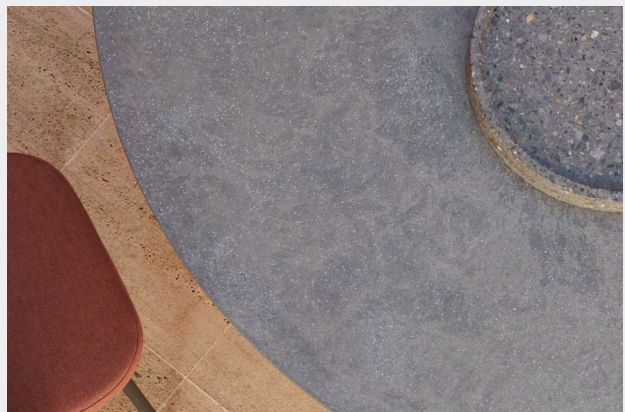

COFFEE TABLE
01682-X

ROUND DINING TABLE
01666-X

OVAL DINING TABLE
01670-X

MATERIALS

MATERIALS

Base & table top: lightened concrete

Concrete is a mix of recyclable, organic fibres without resins, with a very natural look. The organic fibres ensure high performance in technical and structural terms, making it very resistant to compression and bending.

Each furniture piece is hand finished by an Italian craftsman. This implies that every product is unique and different from another. Colour nuances between different productions may also occur.

Our TAO tables in lightened concrete do not contain gravel, like ordinary concrete, but a mix of quartz granulates and fibres, making the material a lot lighter. Nevertheless, it is very sturdy* and durable. Frost and heat have no influence and the colouring in the mass ensures that your table will retain its original colour for a long time.

BASE

10-Linen 89-Wengé

TABLE TOP

10-Linen 89-Wengé

HOW TO MAINTAIN YOUR FURNITURE

INFO & MAINTENANCE

Concrete

However, lightened concrete is a natural product and sensitive to stains. Despite the fact that we treat our tables with a concrete conditioner that reduces stains and moisture absorption, some caution is required, as with natural stone and marble. *We recommend a maximum load of 10 kg on the coffee table tops.