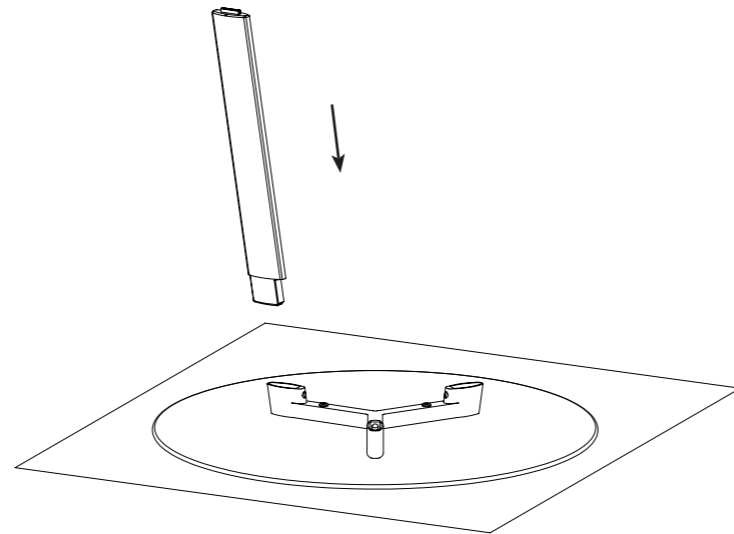

ASSEMBLY INSTRUCTIONS

ILE

01570-x / 01580-x / 01590-x
01572-x / 01582-x / 01592-x
01598-x / 01599-x

Tribù nv
Langendijkstraat 5a
3690 Zutendaal
BELGIUM

www.tribu.com
info@tribu.com

TRIBÙ
The art of leisure

CONTENT

ASSEMBLY INSTRUCTIONS

1 Gently insert the leg.

2 Use the allen key to insert 1 x headless screw. Push the leg down while fixing the screw.

4 Repeat step 1-2 for the other legs and gently turn the table upside down.