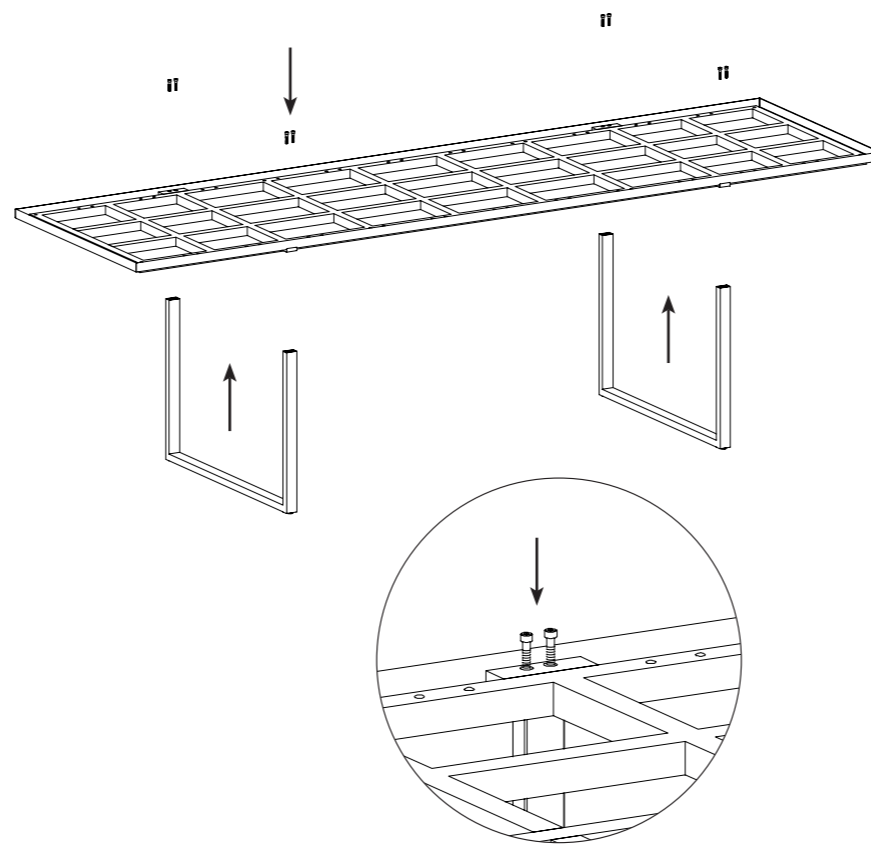

8 x
Screw

2 x
Leg

12 x / 9 x
Lavastone tile

ASSEMBLY INSTRUCTIONS

- 1** Attach the legs with 4 x screw per leg. Legs and frame are marked, make sure the marks match. Use an allen key to tighten the screws.

- 2** Make sure the table is in its final location, then carefully place the tiles inside the frame. Divide the tiles equally across the frame. Use 9 lavastone tiles for a frame of 265 cm long and use 12 lavastone tiles for a frame of 360 cm long.