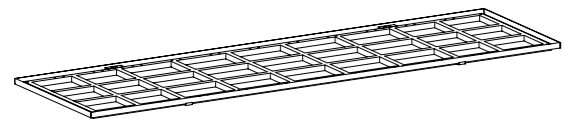

ASSEMBLY INSTRUCTIONS

NOX

02254-x-x

Tribù nv
Oude Heidestraat 72
3740 Bilzen
BELGIUM

www.tribu.com
info@tribu.com

TRIBÙ
The art of leisure

CONTENT

1 x Frame
265 / 360

8 x
Screw

2 x
Leg

12 x / 9 x
Lavastone tile

ASSEMBLY INSTRUCTIONS

- 1** Attach the legs with 4 x screw per leg. Legs and frame are marked, make sure the marks match. Use an allen key to tighten the screws.

- 2** Make sure the table is in its final location, then carefully place the tiles inside the frame. Divide the tiles equally across the frame. Use 9 lavastone tiles for a frame of 265 cm long and use 12 lavastone tiles for a frame of 360 cm long.