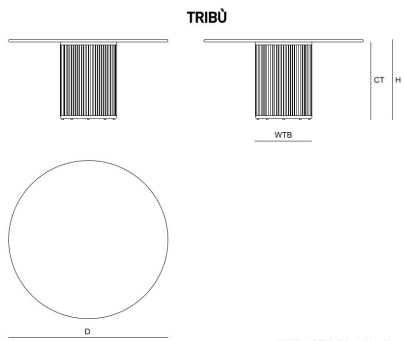

TECHNICAL DETAILS

Net weight 0.0 kg

SHIPPING

DIMENSIONS

Clearance under table (CT) 72.1 cm

Height (H) 74.7 cm

Diameter (DM) 148.0 cm

Width table base (WTB) 52.6 cm