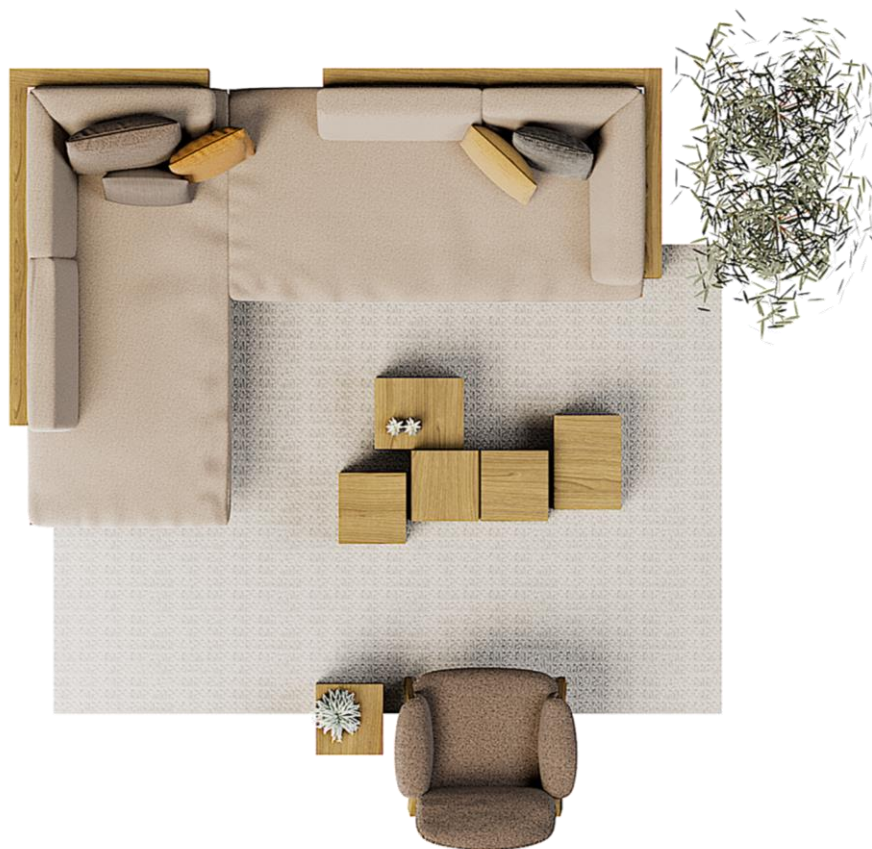

PURE SOFA

Designed by Andrei Munteanu

With Pure Sofa designer Andrei Munteanu reduces design to the essence, devoid of all excess: pure simplicity and elegance. This modular outdoor sofa consists of five elements that combine easily into the lounge set of your liking. The sofa is available in high-quality teak from Indonesian plantations. Cushions are available in 2 different designs and numerous luxury outdoor fabrics.

PURE SOFA

Arrangement 01

Sofa Set-up

Pure sofa set 2 (01203)

Other furnishings and accessories

Outdoor carpet 300 x 200 cm (D2001-10)

Roots (D8102)

Nomad easy chair (05012)